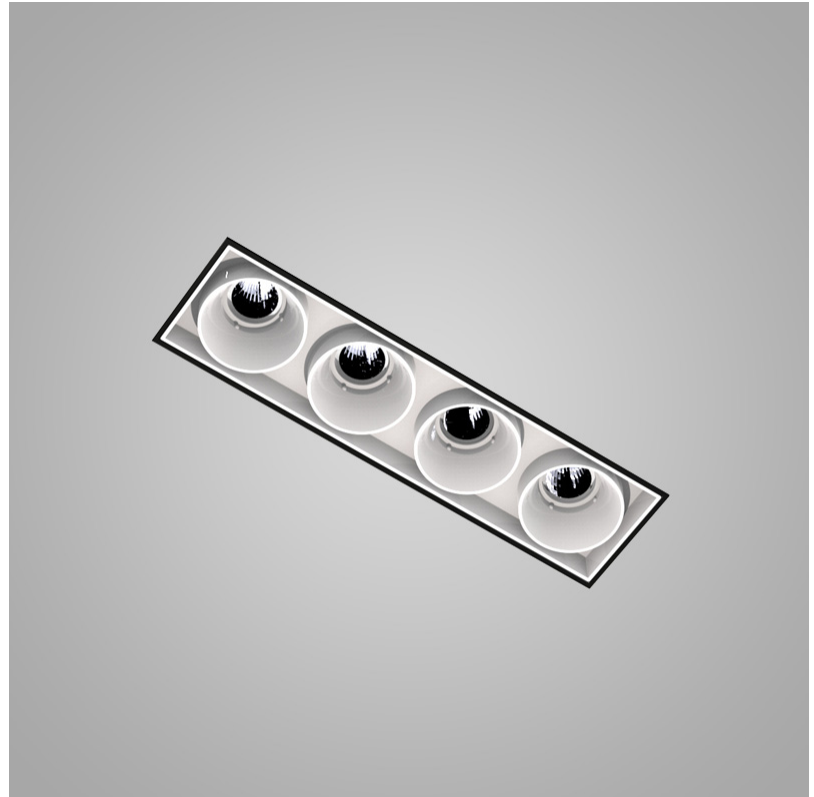

GENERAL

Series: Magiq
Subseries: Magiq 4 Cell
Brand: Prolight
Division: Architectural
Mounting Type: Trimless
Mounting Location: Ceiling
Subcategory: Downlight

PHYSICAL

Shape: Rectangle
Length (mm): 135
Length (in): 5 ⁵/₁₆
Width (mm): 35
Width (in): 1 ³/₈
Height (mm): 65
Height (in): 2 ⁹/₁₆
Ceiling Thickness (mm): 12.5
Ceiling Thickness (in): 1/2
Min. Recessing Depth (mm): 100
Min. Recessing Depth (in): 3 ¹⁵/₁₆
Light Distribution: Downlight
Weight (kg): 0.403
Weight (lbs): 0.89
Fixture Finish: BLK / WHI
Fixture Material: Aluminum Die Cast
Cut-out Measurements: 142mm / 5 9/16" x 42mm / 1 5/8"
Upon Request: Unique Ceiling Thickness

ELECTRICAL

Lamp Type: LED (Zhaga Standard)
Input Wattage (W): 14.3
Total Output Wattage (W): 13.3
Dimming: Tri-Mode (Non-Dimming and Phase Dimming (120Vac only) and 0-10V Dimming)
Driver Included: No
Driver Location: Recessed Housing
Driver Type: Constant Current - Universal
Driver Class: Class 2
Housing: See components
Input Voltage (V): 120 - 277
Constant Current (MA): 1050

LED

Number of LEDs: 4
Color Temperature (°K): 2700 / 3000 / 3500 / 4000
Max. Delivered Lumen (lm): 750 / 850 / 862 / 880
CRI: >90 CRI
Lamp Life (hrs): 50000
Upon Request: Special Color Temperature

OPTICAL

Reflector: 8 / 18 / 34
Upon Request: Special Beam Angles

RATINGS AND CERTIFICATIONS

Certified By: CSA Certified to UL and CSA Standards
IP rating: IP20

PROJECT
TYPE
SPECIFIER
QUANTITY
DATE