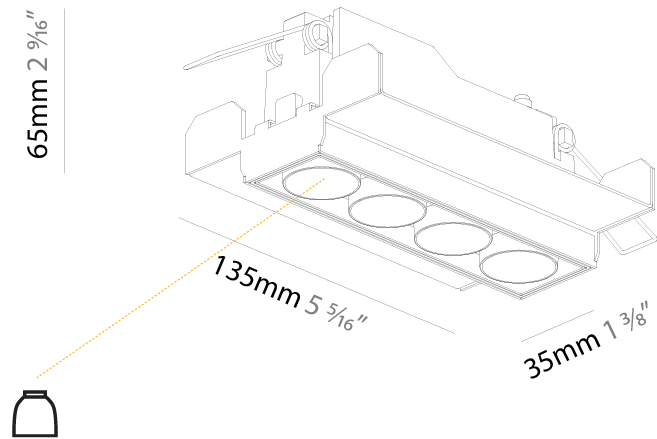

GENERAL

Series: Magiq
 Subseries: Magiq 4 Cell
 Brand: Prolight
 Division: Architectural
 Mounting Type: Trimless
 Mounting Location: Ceiling
 Subcategory: Downlight

PHYSICAL

Shape: Rectangle
 Length (mm): 135
 Length (in): 5 ⁵/₁₆
 Width (mm): 35
 Width (in): 1 ³/₈
 Height (mm): 65
 Height (in): 2 ⁹/₁₆
 Ceiling Thickness (mm): 12.5
 Ceiling Thickness (in): 1/2
 Min. Recessing Depth (mm): 100
 Min. Recessing Depth (in): 3 ¹⁵/₁₆
 Light Distribution: Downlight
 Weight (kg): 0.403
 Weight (lbs): 0.89
 Fixture Finish: BLK / WHI
 Fixture Material: Aluminum Die Cast
 Cut-out Measurements: 142mm / 5 9/16" x 42mm / 1 5/8"
 Upon Request: Unique Ceiling Thickness

OPTICAL

Reflector: 8 / 18 / 34
 Upon Request: Special Beam Angles

RATINGS AND CERTIFICATIONS

Certified By: CSA Certified to UL and CSA Standards
 IP rating: IP20

100mm
3 15/16"

12 1/2 mm
1/2"

142mm x 42mm
5 9/16" x 1 5/8"