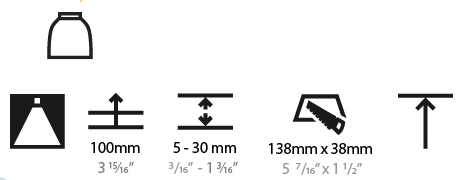

PHYSICAL

Shape: Rectangle
Length (mm): 145
Length (in): 5 ¹¹/₁₆
Width (mm): 45
Width (in): 1 ³/₄
Height (mm): 64
Height (in): 2 ¹/₂
Ceiling Thickness (mm): 10 / 12.5 / 15 / 25 / 30
Ceiling Thickness (in): 3/8 or 1/2 or 9/16 or 1 or 1 3/16
Min. Recessing Depth (mm): 100
Min. Recessing Depth (in): 3 ¹⁵/₁₆
Light Distribution: Downlight
Weight (kg): 0.265
Weight (lbs): 0.58
Fixture Finish: SSR / BKV / CWI / CRY / HAB / UFT / ITA / RUA / FTG / MYG / LOD / PUS / FRO / FUP / KIA / POP / BLS / SPG / MEY / GOH / GUM / CHC / COM / ABZ / JAG / OBR / MOS / ROR
Holder Finish: WHI / BLK
Fixture Material: Aluminum Die Cast
Cut-out Measurements: 138mm / 5 7/16" x 38mm / 1 1/2"

ELECTRICAL

Lamp Type: LED (Zhaga Standard)
Input Wattage (W): 14.3
Total Output Wattage (W): 13.3
Dimming: Tri-Mode (Non-Dimming and Phase Dimming (120Vac only) and 0-10V Dimming)
Driver Included: No
Driver Location: Remote
Driver Type: Constant Current - Universal
Driver Class: Class 2
Input Voltage (V): 120 - 277
Constant Current (MA): 1050
Upon Request: Lutron

LED

Number of LEDs: 4
Color Temperature (°K): 2700 / 3000 / 3500 / 4000
Max. Delivered Lumen (lm): Max 781 / 843 / 860 / 878
Nominal Lumen (lm): 880 / 954 / 970 / 990
CRI: >90 CRI
Lamp Life (hrs): 50000

OPTICAL

Reflector: 8 / 14 / 34

RATINGS AND CERTIFICATIONS

Certified By: CSA Certified to UL and CSA Standards
IP rating: IP20