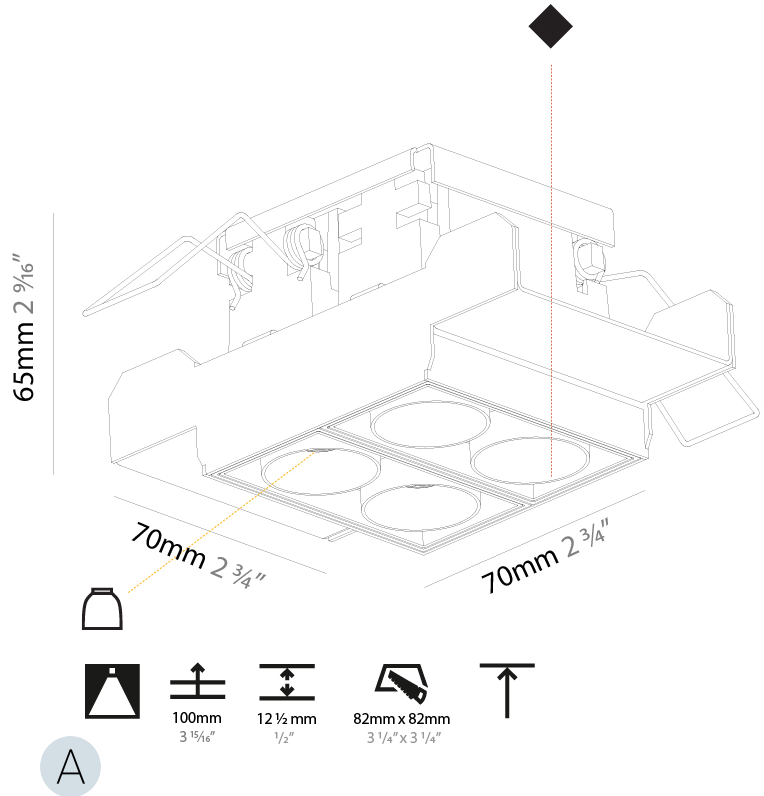

PHYSICAL

Shape: Rectangle
Length (mm): 70
Length (in): 2 ¾
Width (mm): 70
Width (in): 2 ¾
Height (mm): 65
Height (in): 2 9/16
Ceiling Thickness (mm): 12.5
Ceiling Thickness (in): 1/2
Min. Recessing Depth (mm): 100
Min. Recessing Depth (in): 3 15/16
Light Distribution: Downlight
Weight (kg): 0.437
Weight (lbs): 0.96
Fixture Finish: SSR / BKV / CWI / CRY / HAB / UFT / ITA / RUA / FTG / MYG / LOD / PUS / FRO / FUP / KIA / POP / BLS / SPG / MEY / GOH / GUM / CHC / COM / ABZ / JAG / OBR / MOS / ROR
Fixture Material: Aluminum Die Cast
Cut-out Measurements: 82mm / 3 1/4" x 42mm / 1 5/8"
Upon Request: Unique Ceiling Thickness

ELECTRICAL

Lamp Type: LED (Zhaga Standard)
Input Wattage (W): 18
Total Output Wattage (W): 16.4
Dimming: Tri-Mode (Non-Dimming and Phase Dimming (120Vac only) and 0-10V Dimming)
Driver Included: No
Driver Location: Recessed Housing
Driver Type: Constant Current - Universal
Driver Class: Class 2
Housing: See components
Input Voltage (V): 120 - 277
Constant Current (MA): 1050

LED

Number of LEDs: 4
Color Temperature (°K): 2700 / 3000 / 3500 / 4000
Max. Delivered Lumen (lm): Max. 887
CRI: >90 CRI
Lamp Life (hrs): 50000
Upon Request: Special Color Temperature

OPTICAL

Reflector°: 8 / 18 / 34
Upon Request: Special Beam Angles

RATINGS AND CERTIFICATIONS

Certified By: CSA Certified to UL and CSA Standards

IP rating: IP20
Zaneen Group Inc. © 2024, T 1800-388-3382, F 416-247-9319, www.zaneen.com