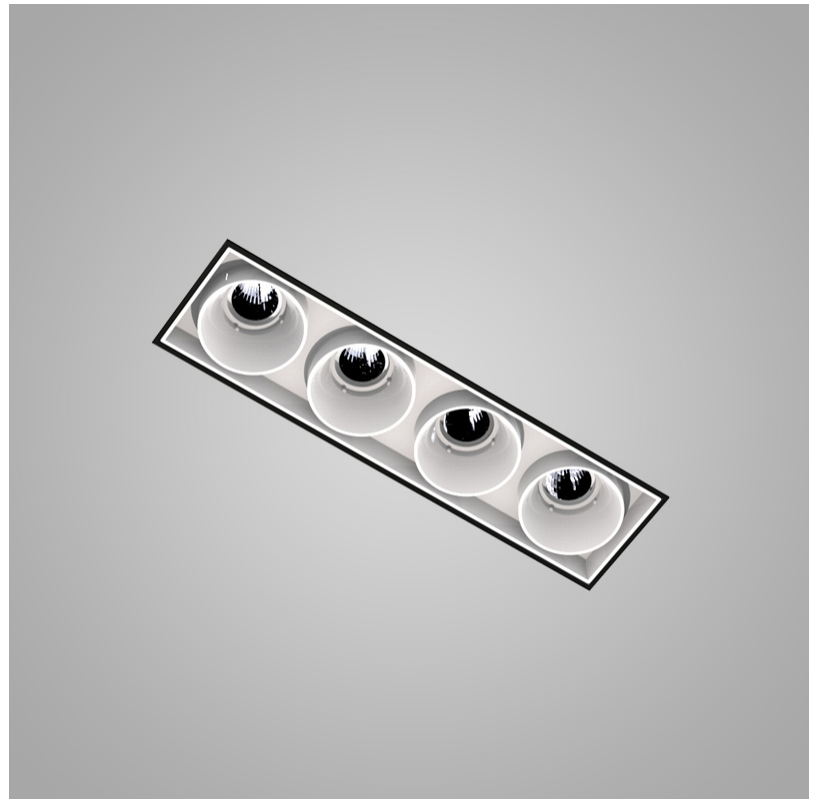

GENERAL

Series: Magiq
Subseries: Magiq 4 Cell
Brand: Prolight
Division: Architectural
Mounting Type: Trimless
Mounting Location: Ceiling
Subcategory: Downlight

PHYSICAL

Shape: Rectangle
Length (mm): 135
Length (in): 5 ⁵/₁₆
Width (mm): 35
Width (in): 1 ³/₈
Height (mm): 65
Height (in): 2 ⁹/₁₆
Ceiling Thickness (mm): 12.5
Ceiling Thickness (in): 1/2
Min. Recessing Depth (mm): 100
Min. Recessing Depth (in): 3 ¹⁵/₁₆
Light Distribution: Downlight
Weight (kg): 0.403
Weight (lbs): 0.89
Fixture Finish: BLK / WHI
Fixture Material: Aluminum Die Cast
Cut-out Measurements: 142mm / 5 9/16" x 42mm / 1 5/8"
Upon Request: Unique Ceiling Thickness

ELECTRICAL

Lamp Type: LED (Zhaga Standard)
Input Wattage (W): 14.3
Total Output Wattage (W): 13.3
Dimming: Tri-Mode (Non-Dimming and Phase Dimming (120Vac only) and 0-10V Dimming)
Driver Included: No
Driver Location: Recessed Housing
Driver Type: Constant Current - Universal
Driver Class: Class 2
Housing: See components
Input Voltage (V): 120 - 277
Constant Current (MA): 1050

LED

Number of LEDs: 4
Color Temperature (°K): 2700 / 3000 / 3500 / 4000
Max. Delivered Lumen (lm): 750 / 850 / 862 / 880
CRI: >90 CRI
Lamp Life (hrs): 50000
Upon Request: Special Color Temperature

OPTICAL

Reflector: 8 / 18 / 34
Upon Request: Special Beam Angles

RATINGS AND CERTIFICATIONS

Certified By: CSA Certified to UL and CSA Standards
IP rating: IP20

100mm
3 15/16"

12 1/2 mm
1/2"

142mm x 42mm
5 9/16" x 1 5/8"