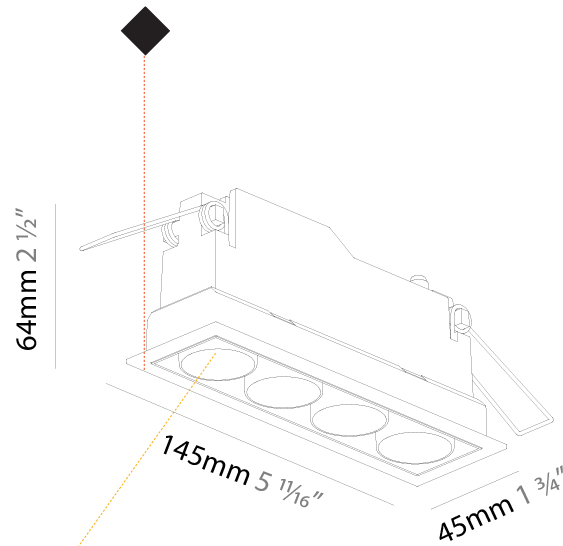

PHYSICAL

Shape: Rectangle
Length (mm): 145
Length (in): 5 ¹¹/₁₆
Width (mm): 45
Width (in): 1 ³/₄
Height (mm): 64
Height (in): 2 ¹/₂
Ceiling Thickness (mm): 10 / 12.5 / 15 / 25 / 30
Ceiling Thickness (in): 3/8 or 1/2 or 9/16 or 1 or 1 3/16
Min. Recessing Depth (mm): 100
Min. Recessing Depth (in): 3 ¹⁵/₁₆
Light Distribution: Downlight
Weight (kg): 0.265
Weight (lbs): 0.58
Fixture Finish: SSR / BKV / CWI / CRY / HAB / UFT / ITA / RUA / FTG / MYG / LOD / PUS / FRO / FUP / KIA / POP / BLS / SPG / MEY / GOH / GUM / CHC / COM / ABZ / JAG / OBR / MOS / ROR
Holder Finish: WHI / BLK
Fixture Material: Aluminum Die Cast
Cut-out Measurements: 138mm / 5 7/16" x 38mm / 1 1/2"

ELECTRICAL

Lamp Type: LED (Zhaga Standard)
Input Wattage (W): 14.3
Total Output Wattage (W): 13.3
Dimming: Tri-Mode (Non-Dimming and Phase Dimming (120Vac only) and 0-10V Dimming)
Driver Included: No
Driver Location: Remote
Driver Type: Constant Current - Universal
Driver Class: Class 2
Input Voltage (V): 120 - 277
Constant Current (MA): 1050
Upon Request: Lutron

LED

Number of LEDs: 4
Color Temperature (°K): 2700 / 3000 / 3500 / 4000
Max. Delivered Lumen (lm): Max 781 / 843 / 860 / 878
Nominal Lumen (lm): 880 / 954 / 970 / 990
CRI: >90 CRI
Lamp Life (hrs): 50000

OPTICAL

Reflector: 8 / 14 / 34

RATINGS AND CERTIFICATIONS

Certified By: CSA Certified to UL and CSA Standards
IP rating: IP20