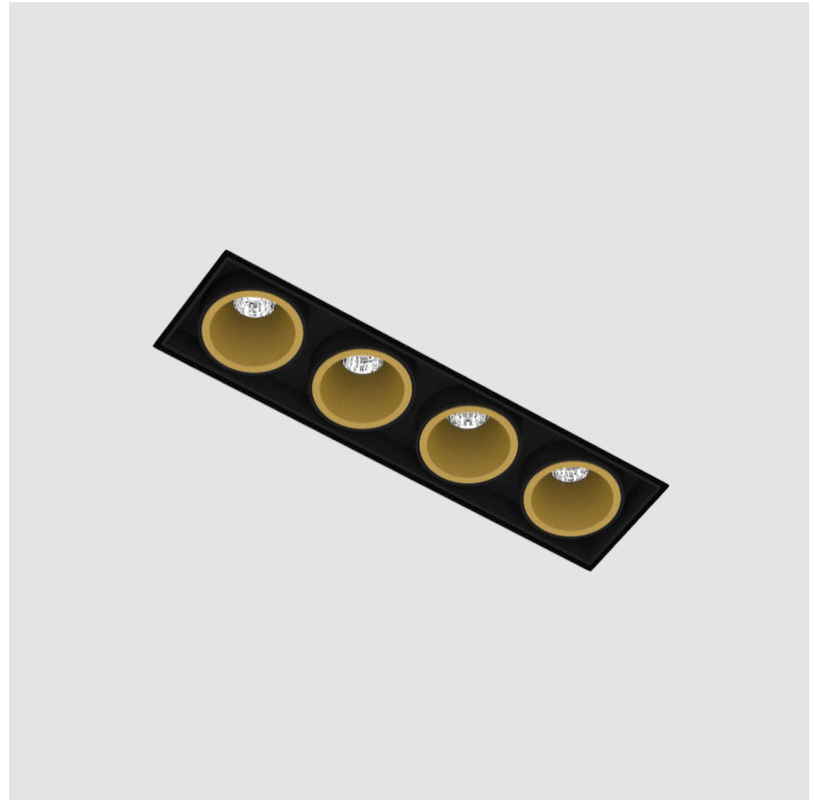

ELECTRICAL

Lamp Type: LED (Zhaga Standard)
Input Wattage (W): 14.3
Total Output Wattage (W): 13.3
Dimming: Tri-Mode (Non-Dimming and Phase Dimming (120Vac only) and 0-10V Dimming)
Driver Included: No
Driver Location: Recessed Housing
Driver Type: Constant Current - Universal
Driver Class: Class 2
Housing: See components
Input Voltage (V): 120 - 277
Constant Current (MA): 1050

LED

Number of LEDs: 4
Color Temperature (°K): 2700 / 3000 / 3500 / 4000
Max. Delivered Lumen (lm): 750 / 850 / 862 / 880
CRI: >90 CRI
Lamp Life (hrs): 50000
Upon Request: Special Color Temperature

OPTICAL

Reflector: 8 / 14 / 34
Upon Request: Special Beam Angles

RATINGS AND CERTIFICATIONS

Certified By: CSA Certified to UL and CSA Standards
Zaneen Group Inc. © 2024, 11800-388-3382, F-416-247-9319, www.zaneen.com

For international specifications by adding 'INT' at the end of the existing Model #. For assistance on 'custom' specifications, contact zteam@zaneen.com. In a constant effort to supply the best product, we reserve the right to change specifications or materials without notice. The most recent specification sheets are found at zaneen.com