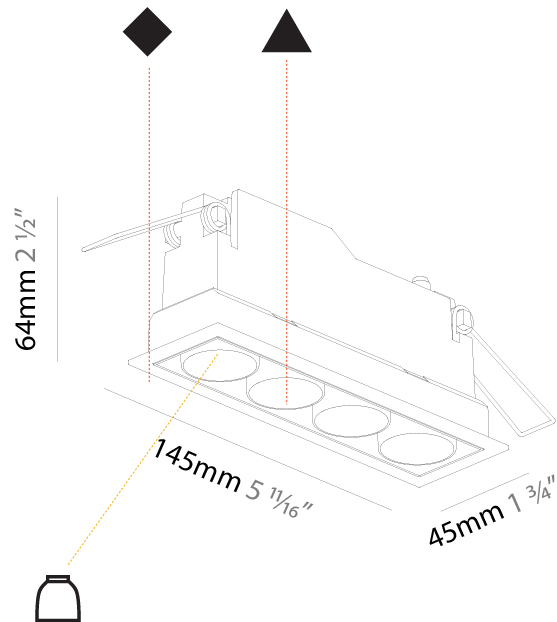

GENERAL

Series: Magiq
Subseries: Magiq 4 Cell Korona
Brand: Prolight
Division: Architectural
Mounting Type: Recessed
Mounting Location: Ceiling
Subcategory: Downlight

PHYSICAL

Shape: Rectangle
Length (mm): 145
Length (in): 5 11/16
Width (mm): 45
Width (in): 1 3/4
Height (mm): 64
Height (in): 2 1/2
Ceiling Thickness (mm): 5 - 30
Min. Recessing Depth (mm): 100
Min. Recessing Depth (in): 3 15/16
Light Distribution: Downlight
Fixture Finish: SSR / BKV / CWI / CRY / HAB / UFT / ITA / RUA / FTG / MYG / LOD / PUS / FRO / FUP / KIA / POP / BLS / SPG / MEY / GOH / GUM / CHC / COM / ABZ / JAG / OBR / MOS / ROR
Holder Finish: WHI / BLK
Fixture Material: Aluminum Die Cast
Cut-out Measurements: 138mm / 5 7/16" x 38mm / 1 1/2"

ELECTRICAL

Lamp Type: LED (Zhaga Standard)
Input Wattage (W): 14.3
Total Output Wattage (W): 13.3
Dimming: Tri-Mode (Non-Dimming and Phase Dimming (120Vac only) and 0-10V Dimming)
Driver Included: No
Driver Location: Remote
Driver Type: Constant Current - Universal
Driver Class: Class 2
Input Voltage (V): 120 - 277
Constant Current (MA): 1050

LED

Number of LEDs: 4
Color Temperature (°K): 2700 / 3000 / 3500 / 4000
Max. Delivered Lumen (lm): Max 880
Nominal Lumen (lm): 880 / 950 / 970 / 990
CRI: >90 CRI
Lamp Life (hrs): 50000

OPTICAL

Reflector: 8 / 14 / 34

RATINGS AND CERTIFICATIONS

Certified By: CSA Certified to UL and CSA Standards
IP rating: IP20